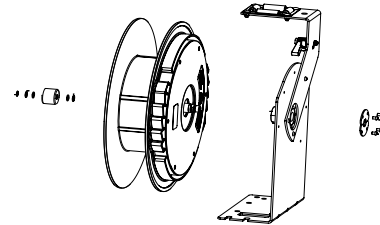

# Hose Reels Repair Kits

2

EVO REELS		
REEL MODELS	KIT NUMBER	DESCRIPTION
<b>LOW/MEDIUM PRESSURE</b>		
All LP/MP EVO reels	<b>833029</b>	Swivel seal kit
All EVO reels	<b>833031</b>	Roller outlet
All Enclosed EVO reels	<b>826175</b>	Roller outlet
All EVO reels	<b>833033</b>	Stop Pawl
All 30' & 50' EVO reels	<b>833032</b>	Spool (including Power Spring - up to 50' of hose)
All Enclosed EVO reels	<b>833292</b>	Spool (including Power Spring - up to 50' + 10' of hose)
<b>HIGH PRESSURE</b>		
All HP EVO reels	<b>833030</b>	Swivel
All EVO reels	<b>833031</b>	Roller outlet
All Enclosed EVO reels	<b>826175</b>	Roller outlet
All EVO reels	<b>833033</b>	Stop Pawl
All 30' & 50' EVO reels	<b>833032</b>	Spool (including Power Spring - up to 50' of hose)
All Enclosed EVO reels	<b>833292</b>	Spool (including Power Spring - up to 50' + 10' of hose)

CLASSIC REELS		
REEL MODELS	KIT NUMBER	DESCRIPTION
<b>LOW/MEDIUM PRESSURE</b>		
All LP/MP Classic reels	<b>833314</b>	Swivel with seals
All 30' Classic hose reels	<b>831315</b>	Roller outlet - small arm
All Classic 40' & 50' hose reels; DEF reels, Diesel reel	<b>833313</b>	Roller outlet - large arm
All Enclosed Classic Reels	<b>826175</b>	Roller outlet
All LP/MP Classic reels	<b>833312</b>	Stop Pawl
All 30' Classic hose reels	<b>826728</b>	Power Spring (up to 30' of hose)
All Classic 40' & 50' hose reels; DEF reels, Diesel reel	<b>808966</b>	Power Spring (up to 50' of hose)
<b>HIGH PRESSURE</b>		
All Classic HP reels	<b>809396</b>	Swivel - outlet
All 30' Classic hose reels	<b>831315</b>	Roller outlet - small arm
All Classic 40' & 50' hose reels	<b>833313</b>	Roller outlet - large arm
All Enclosed Classic Reels	<b>826175</b>	Roller outlet
All LP/MP Classic reels	<b>833312</b>	Stop Pawl
All 30' hose reels	<b>826728</b>	Power Spring (up to 30' of hose)
All 40' & 50' hose reels	<b>808966</b>	Power Spring (up to 50' of hose)